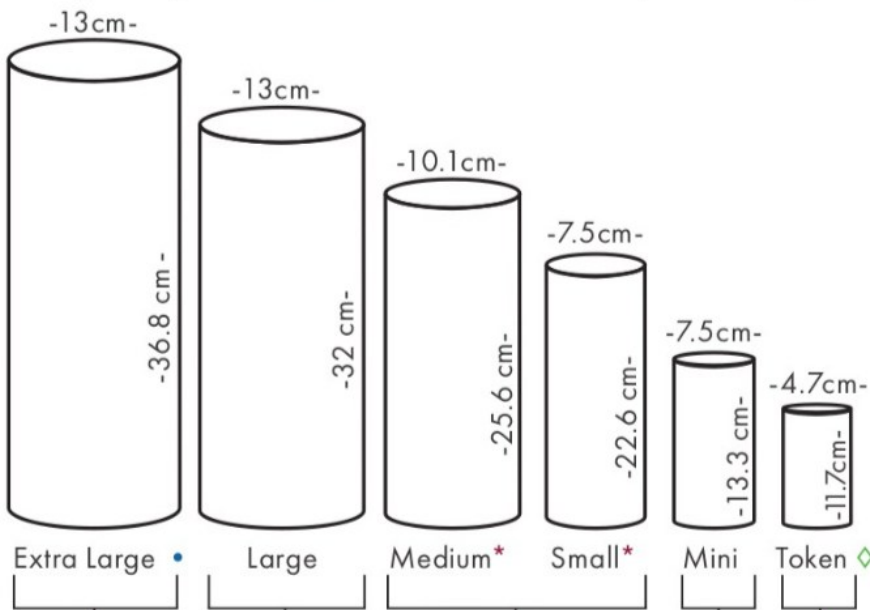

SCATTERING TUBES

Extra Large	$102.00
Large	$91.50
Medium	$86.00
Small	$80.50
Mini	$74.00
Token	$37.00