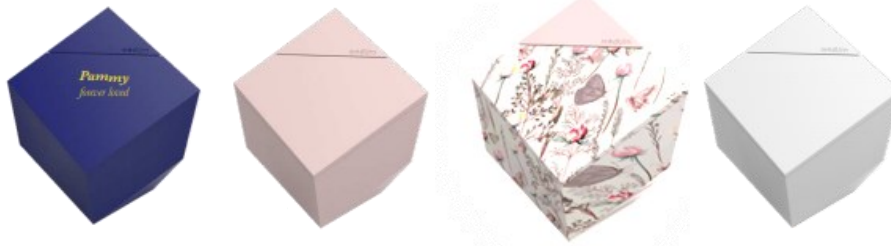

modUrn

Celebrate life with modUrn - proudly created, designed and manufactured in Australia. modUrns include access to the Life Story app, should you decide to use it. If you would like to add proximity beacon technology ask us for more information.

(High Impact ABS Plastic)
19cm (high)

An Urn with An App For a demonstration video, visit; vimeo.com/267947344

- Stories and Experiences
- Images and Videos
- Interests and Passions

- BIO and Message Book
- Documents such as letters and eulogy
- Health Journey and more

View and share as much or as little as you wish with whoever you choose.

modUrn

$414 - $757